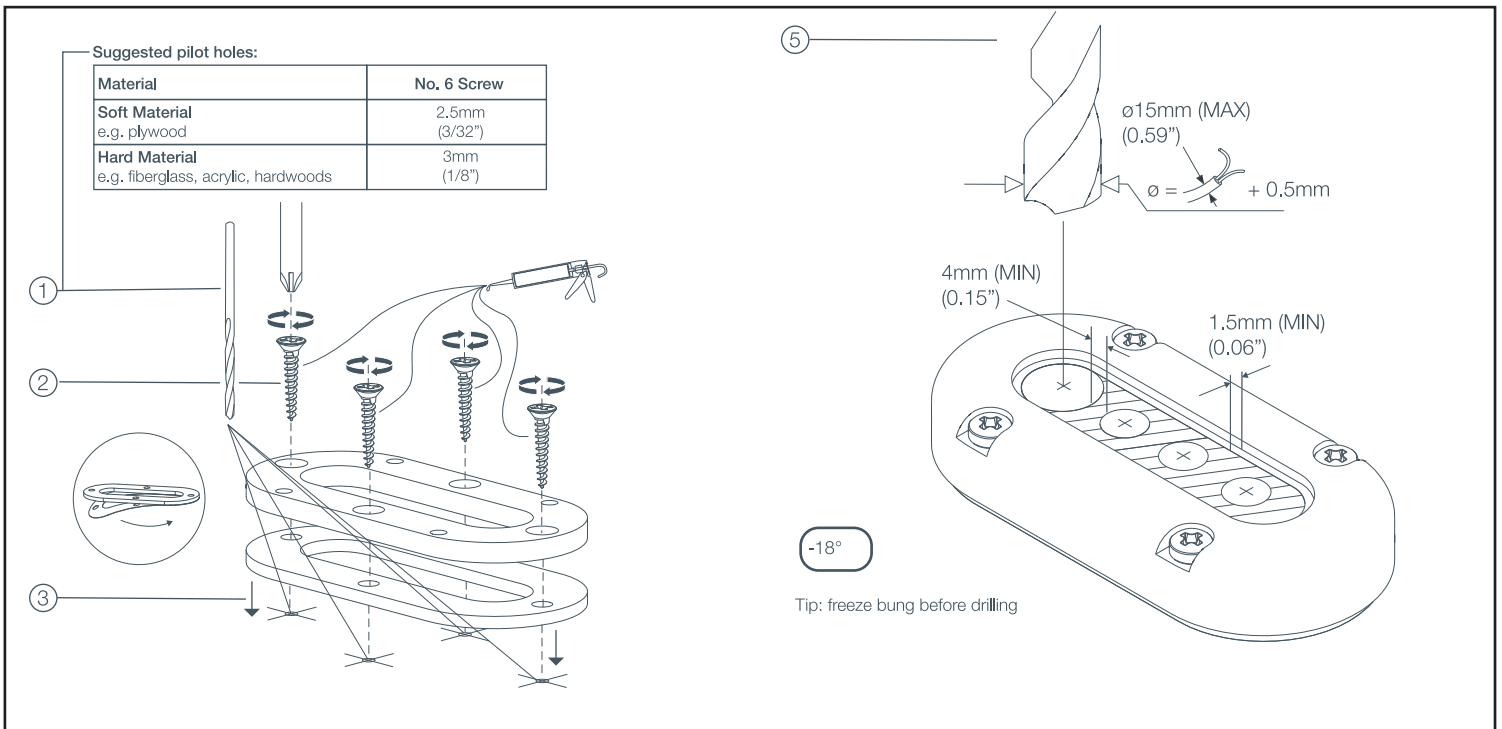

Parts List

 DS-Multi Shell x1	 DS-Multi Base x1	 DS-Multi Gasket x1
 M4X10 Bolt - (Black*) x1	 DS-Multi Bung x1	
 No. 6 X16 Self Tapping Screw x4		

Tools Required

 Pozi Screwdriver	 Silicone
 18mm (0.7") Hole Saw	 2mm (0.07") Drill Bit